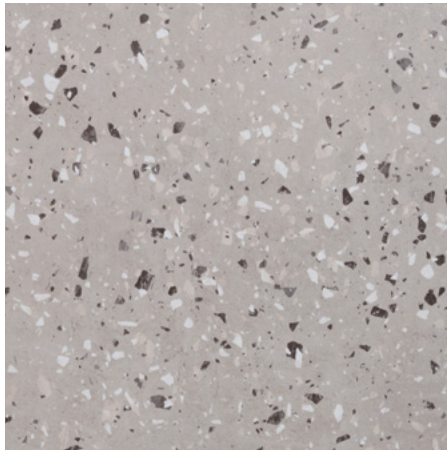

Aragón

24273616 - 920 x 920mm

NOVA COR